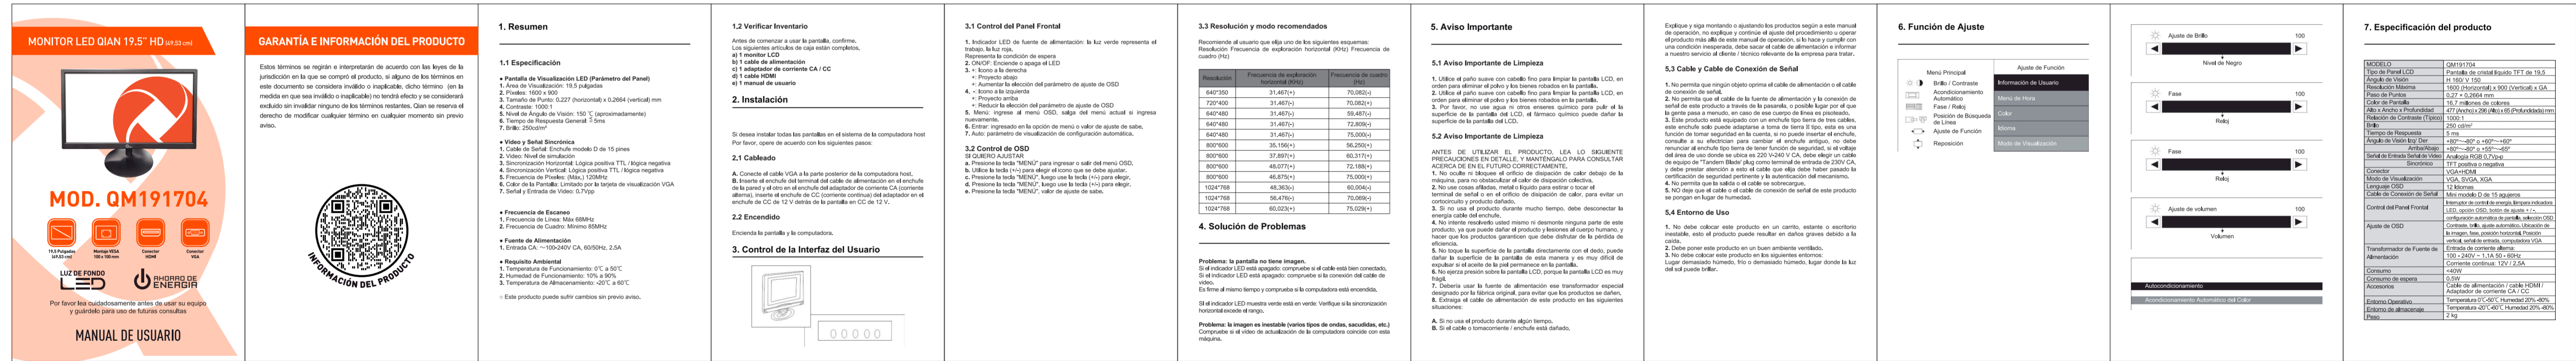

this is how the **SIDE A** of the user manual should look like when is unfolded

SIDE A

this is how the **SIDE B** of the user manual should look like when is unfolded

SIDE B

WE REQUIRE PRE-PRODUCTION SAMPLES IN ALL OUR ARTWORKS. IF THE SUPPLIER FAILS TO PRODUCE AN ACCEPTABLE SAMPLE WE MAY REQUEST A FULL REFUND.